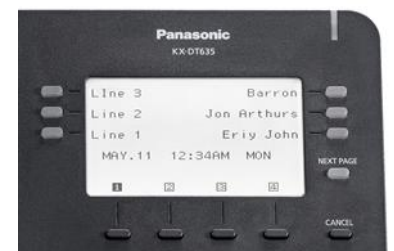

Monochrome LCD display of the KX-DT635-B

LEARN MORE AT us.panasonic.com/BTS